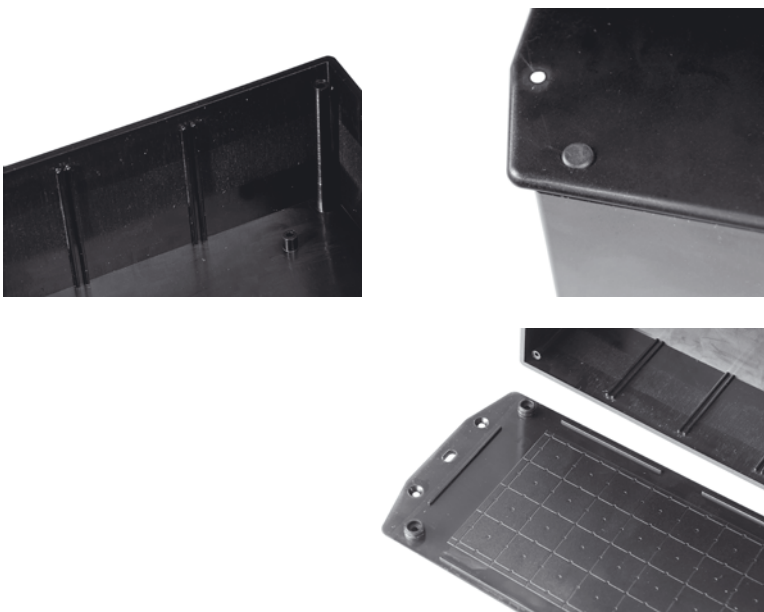

PLASTIC PROJECT ENCLTOSURES

- Low-cost
- ABS UL94-HB Material
- Vertical Card Rails
- Optional Wall Mount Ears
- Plugs for Covering Connection Screws
- Light Gray and Black

Code	W (A)	L (B)	H (C)	Mounting Ears
PR-040	54	83	30	
PR-040-A	54	83	30	Available
PR-080	60	106	45	
PR-080-A	60	106	45	Available
PR-120	68	130	44	
PR-120-A	68	130	44	Available
PR-224	96	158	53	
PR-224-A	96	158	53	Available
PR-240	113	197,4	63	
PR-240-A	113	197,4	63	Available